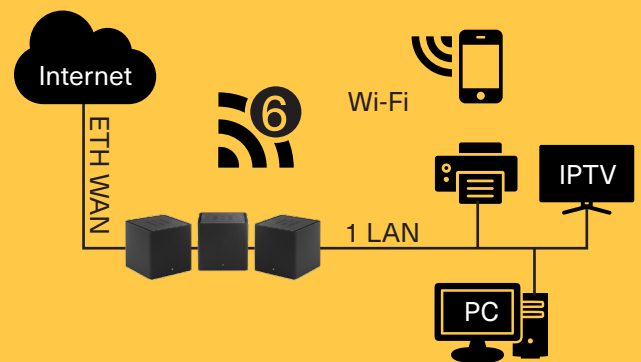

### Heimgard Connect app

Set up and manage your home network with an easy-to-use app. Wi-Fi setup, client information, multiple locations support, plug-and-play pairing, parental control, Surf from Home

### Heimgard Smart Home app

One app. To easily and securely control your smart home devices. It's compatible with more than 2000 smart products and services from various brands. Completely flexible. Completely secure