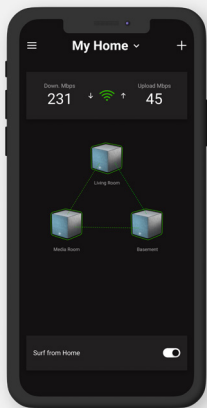

Design, dimensions and weight

- Cube
- Net weight (g) F-PAK: 1194
- Dimensions HxWxD (cm): 11x11x11
- Net weight per unit (g): 398

Ports (Qty)

- WAN ports: 1 (Can be used as an additional LAN port if not connected to WAN)
- LAN ports: 1 (2 if used as an additional node)

Power

- Length of power cord (cm): 150
- Power adapter (230V)
- Voltage (V): 100-240 AC, 12-DC
- Plug type (IEC): Type C

Logistics and packaging

- Customs Tariff Number (HS-Code): 85176930
- Country of origin: China
- Dimensions F-PAK HxWxD (cm): 19x42x12
- Dimensions D-PAK HxWxD (cm): 40x26,9x46
- Gross weight F-PAK (g): 1494
- Gross weight D-PAK(kg): 6576
- Quantity in F-PAK (sales pack): 3
- Number of F-PAK in D-PAK (carton): 4
- Minimum order quantity: D-PAK
- Order multiple: D-PAK
- Storage temperature (°C): 10-35°C
- Storage humidity (%): 30-50%RH (No condensation)

Package Content

- Main product
- Quick start guide
- 3 x Power adapter
- 1 x Ethernet cable

Materials and colors

- Finish: Plastic, fabric
- Color: Black

Safety and security

- Other Network Sc.: VPN Passthrough, DMZ
- Firewall: SPI Firewall
- VPN Protocol: IPSec, PPTN, L2TP, OpenVPN
- Network encryption: WPA2, WPA3
- Antivirus, Malware Protection: Yes (Subscription required)
- Parental Control

Heimgard Connect app

Set up and manage your home network with an easy-to-use app. Wi-Fi setup, client information, multiple locations support, plug-and-play pairing, parental control, Surf from Home