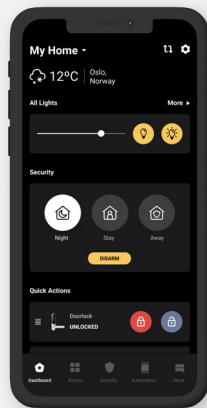

## Materials and colors

- Finish: Plastic, fabric
- Color: Black

### Heimgard Connect app

Set up and manage your home network with an easy-to-use app. Wi-Fi setup, client information, multiple locations support, plug-and-play pairing, parental control, Surf from Home